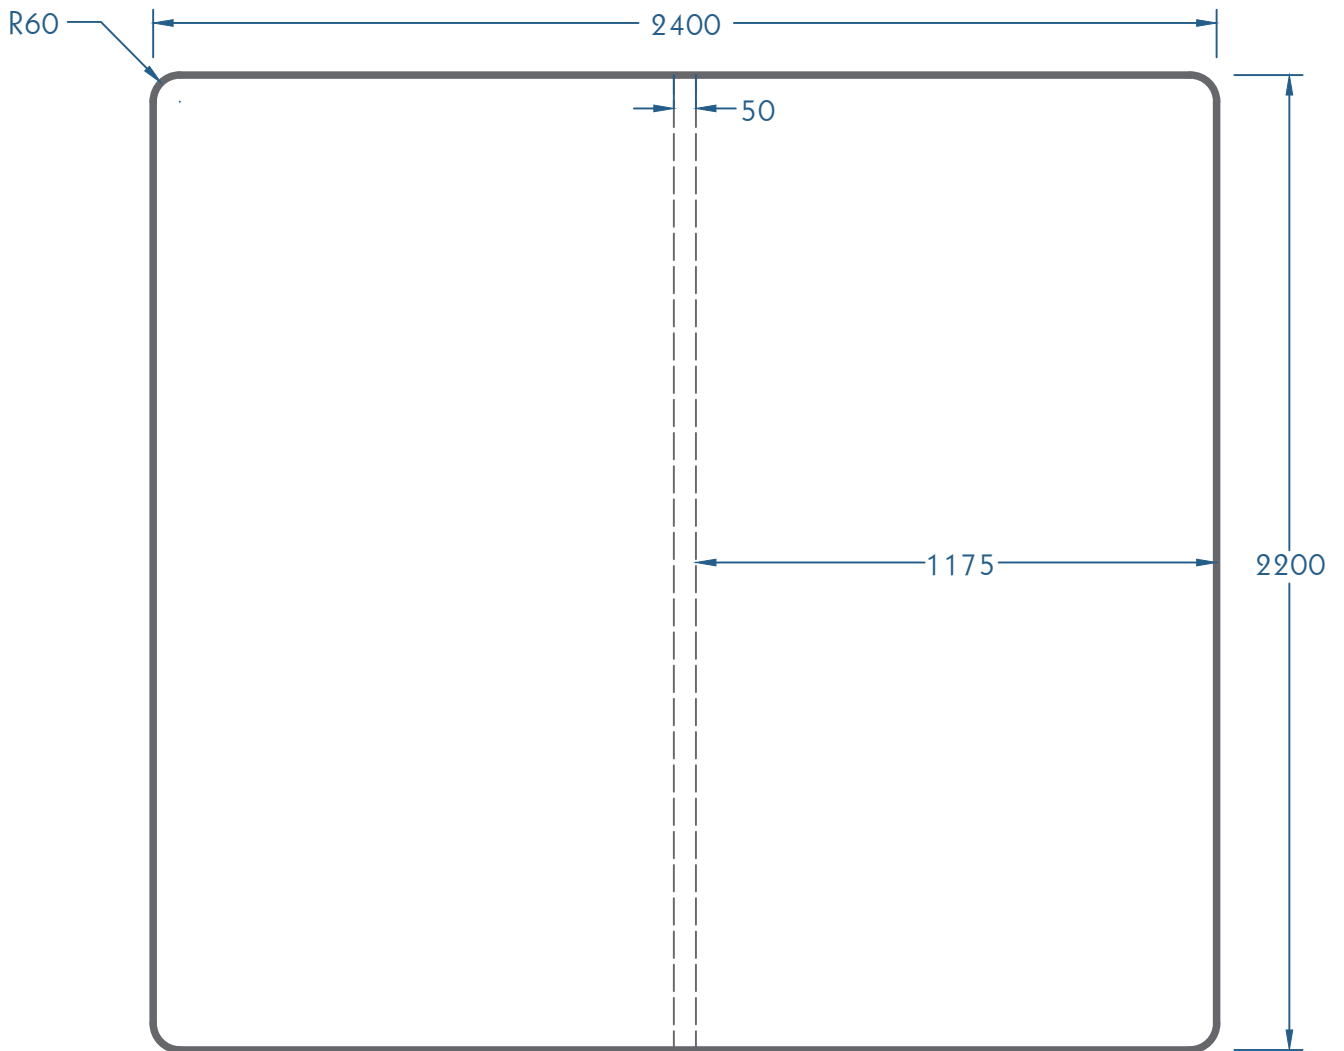

MONOCEROS

COVER SPECIFICATIONS

MS-108