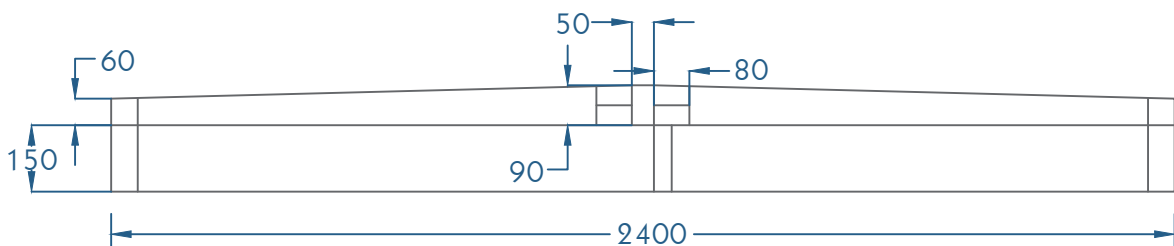

MONOCEROS

COVER SPECIFICATIONS

MS-108