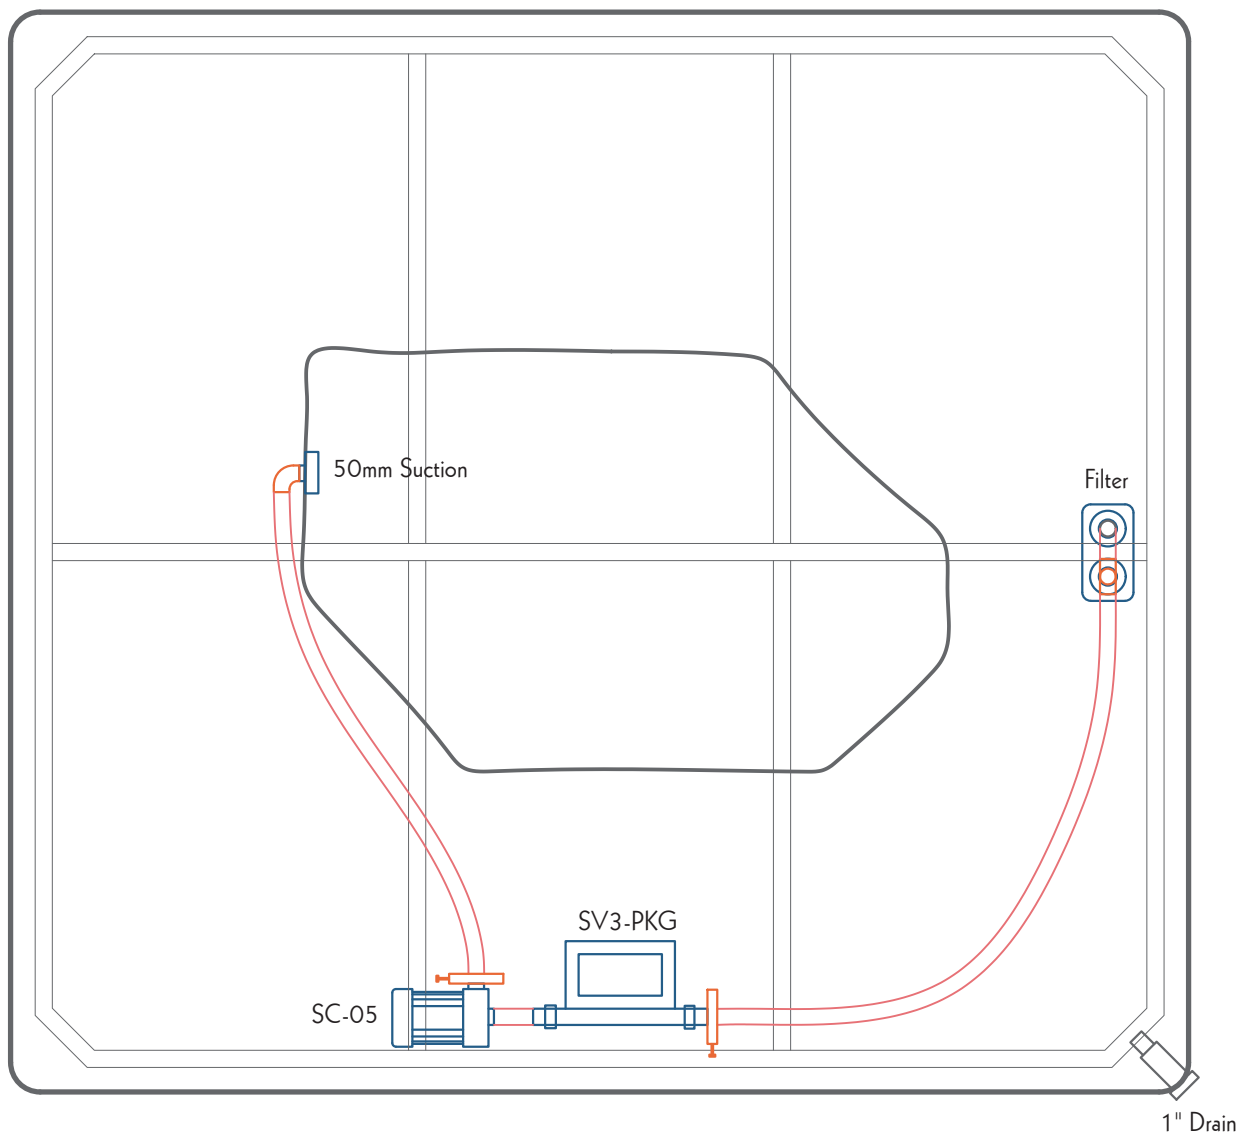

MONOCEROS

FILTRATION PLUMBING SPECIFICATIONS

MS-108