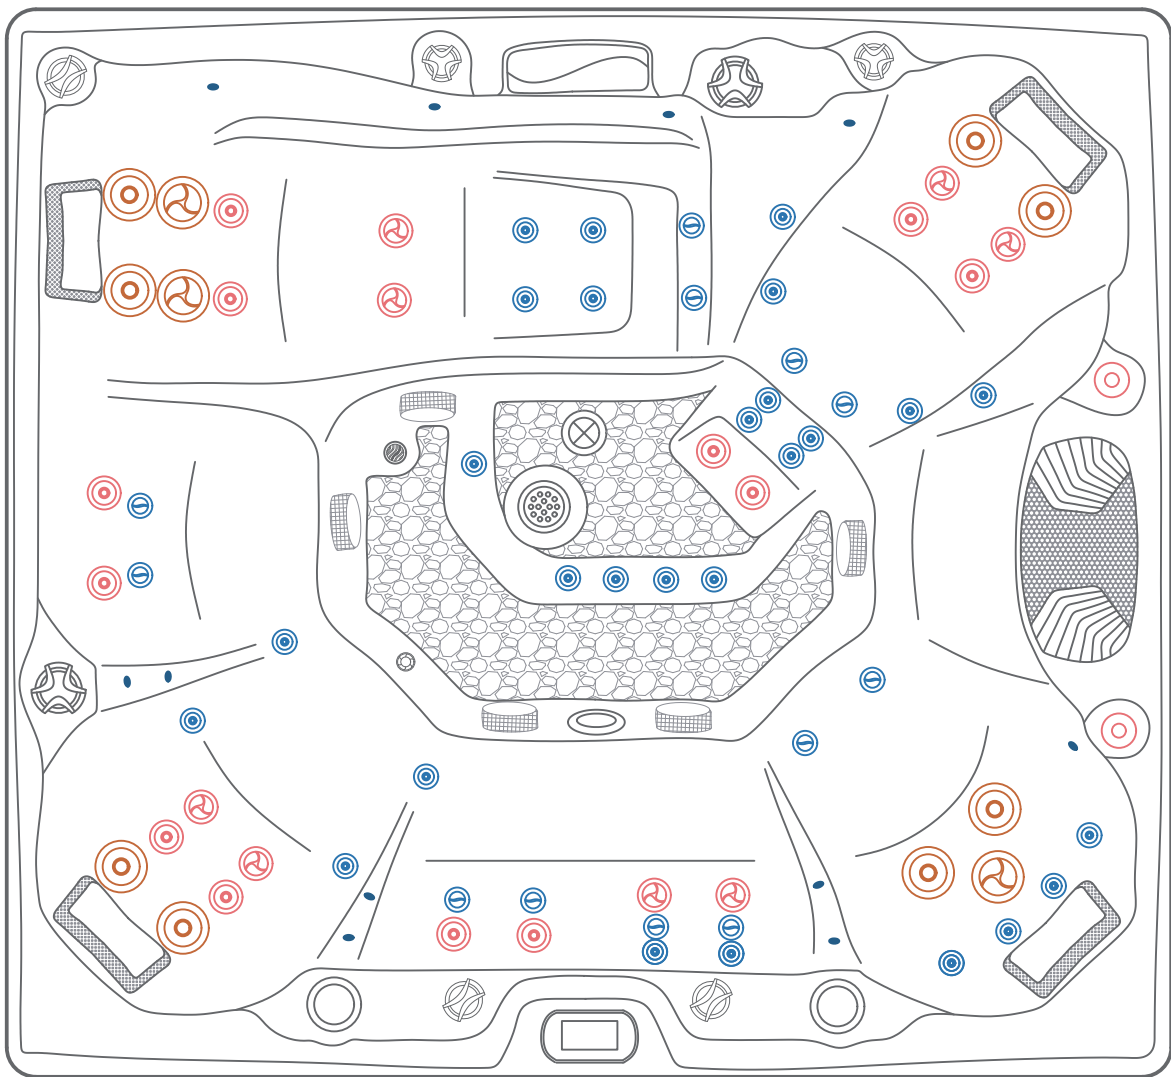

## MS-108 Technical Information Pack

Dimensions: 220 x 240 x 95cm

---

An elegant elite spa. Room for 7  
with impressive massage performance.

---

# MS-108

Dimensions: 220 x 240 x 95cm

 27 x 2.25" Directional Jets

 12 x 3.5" Directional Jets

 8 x 5" Directional Jets

 12 x 2.25" Impulse-Spining Jets

 8 x 3.5" Impulse-Spining Jets

 3 x 5" Impulse-Spining Jets

# MS-108

MONOCEROS

COVER SPECIFICATIONS

# MS-108

Hydrotherapy ★★★★★

Jets 71

Volume 1510 liters

Seating 7 persons

Dimensions 2200\*2400\*950mm

Seat layout

1. Lounger